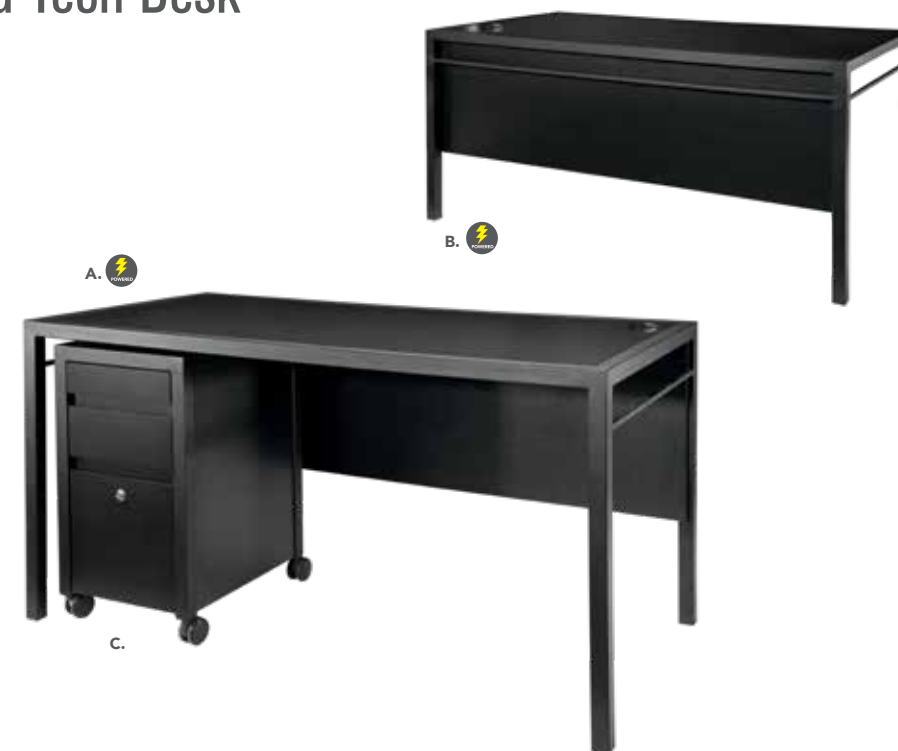

E.

POWERED
DETAIL

(The flip top electrical units rotate 180 degrees, allowing devices to be charged from inside the locked cabinet or on the surface.)

(Mobile devices must be compatible with Qi wireless charging pad.)

Powered Locking Pedestal
(white)
A) 85061 24"L 24"D 36"H
B) 85063 24"L 24"D 42"H
(black)
C) 85060 24"L 24"D 36"H
D) 85062 24"L 24"D 42"H

Wireless Charging Table, Powered
E) 820710
(white, AC plug-in)
20"L 20"D 18"H

Powered Tech Desk

POWERED
DETAIL

A.

B.

C.

A) 84083 Tech Desk, Powered w/ 3 Drawer File Cabinet
(black metal, laminate)
60"L 30"D 30"H

B) 84084 Tech Desk, Powered
(black metal, laminate)
60"L 30"D 30"H

C) 84080 3 Drawer File Cabinet on Castors
(black metal, laminate)
16"L 20"D 28"H