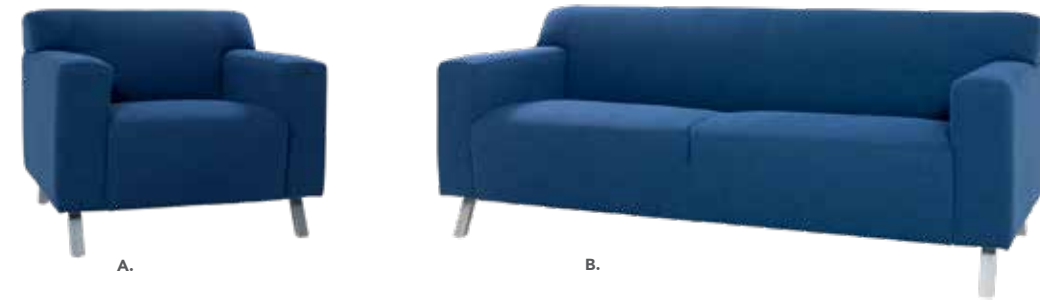

Soft Seating Collections

Available in Power

ALLEGRO
A) **81019 Chair**
(blue fabric)
36"L 34.5"D 30"H
B) **83015 Sofa**
(blue fabric)
73"L 34.5"D 30"H