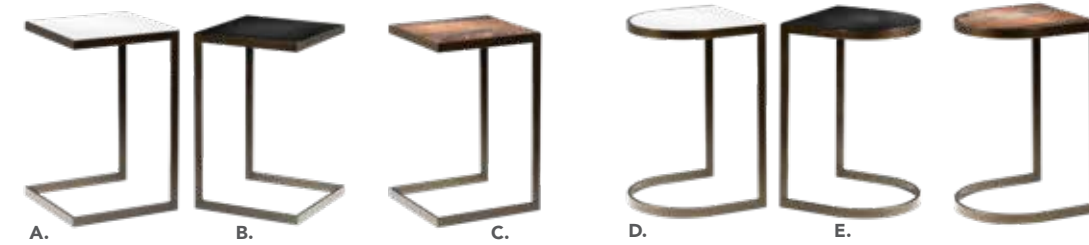

Accent Tables

MESA

- A) **820135 End Table**
20.5"RND 21.25"H (wood top, bronze)
- B) **820132 Cocktail Table**
32.25"RND 17.25"H (wood top, bronze)
- C) **820134 End Table**
24"RND 21.25"H (glass top, bronze)
- D) **820131 Cocktail Table**
36"RND 17.25"H (glass top, bronze)
- E) **820133 End Table**
20.5"RND 21.25"H (black top, bronze)
- F) **820130 Cocktail Table**
32.25"RND 17.25"H (black top, bronze)

ALONDRA

Cocktail Table
47"L 24"D 16"H
A) **820250** (glass, chrome)
B) **820251** (wood, chrome)

End Table
20"L 20"D 20"H
C) **820252** (glass, chrome)
D) **820253** (wood, chrome)

GEO

Cocktail Table
50"L 22"D 16"H
A) **82034** (glass, chrome)
B) **82027** (wood, black)

End Table
26"L 26"D 20"H
C) **82035** (glass, chrome)
D) **82028** (wood, black)

Styles & Shapes

Available in Power

Taos Side Tables
15.75"L 15.75"D 24"H
A) **820322**
(white top, bronze)
B) **820320**
(black top, bronze)
C) **820321**
(wood top, bronze)