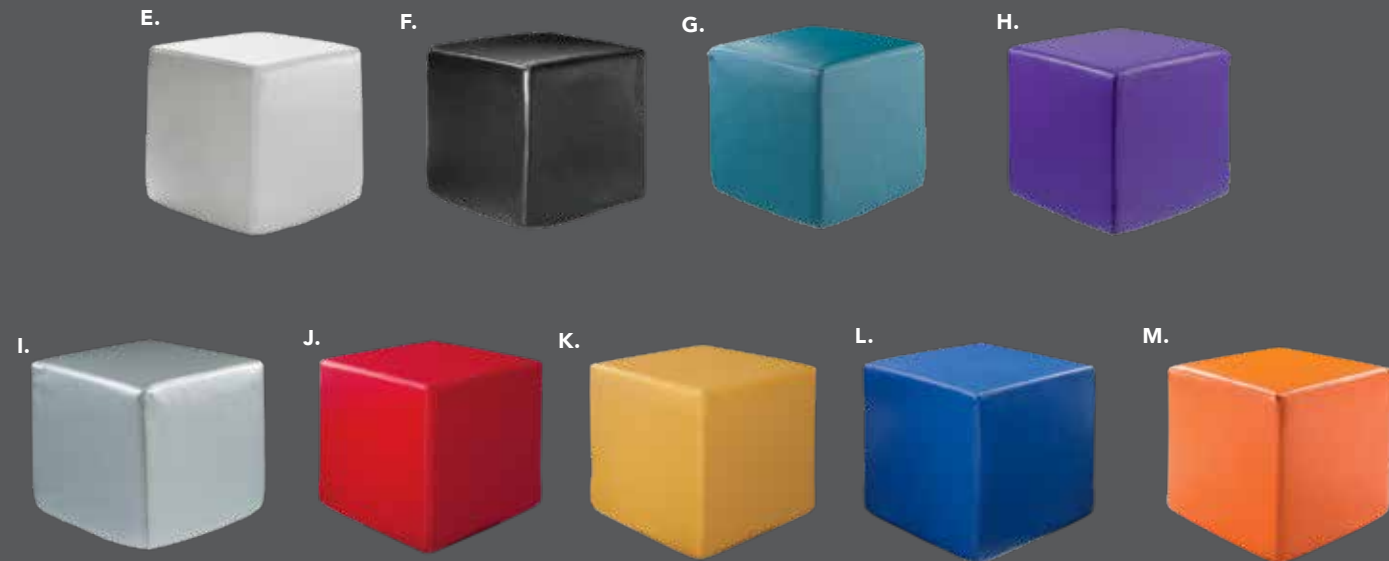

Ottomans

Vibe Cube

18"L 18"D 18"H

- A) 81535 (citrus green vinyl)
- B) 81537 (spice orange vinyl)
- C) 81538 (desert rose vinyl)
- D) 81536 (taupe vinyl)
- E) 81531 (white vinyl)
- F) 81530 (black vinyl)
- G) 81532 (steel blue vinyl)
- H) 81534 (purple vinyl)
- I) 81533 (silver vinyl)
- J) 81519 (red vinyl)
- K) 81517 (yellow vinyl)
- L) 81518 (blue vinyl)
- M) 81525 (orange vinyl)