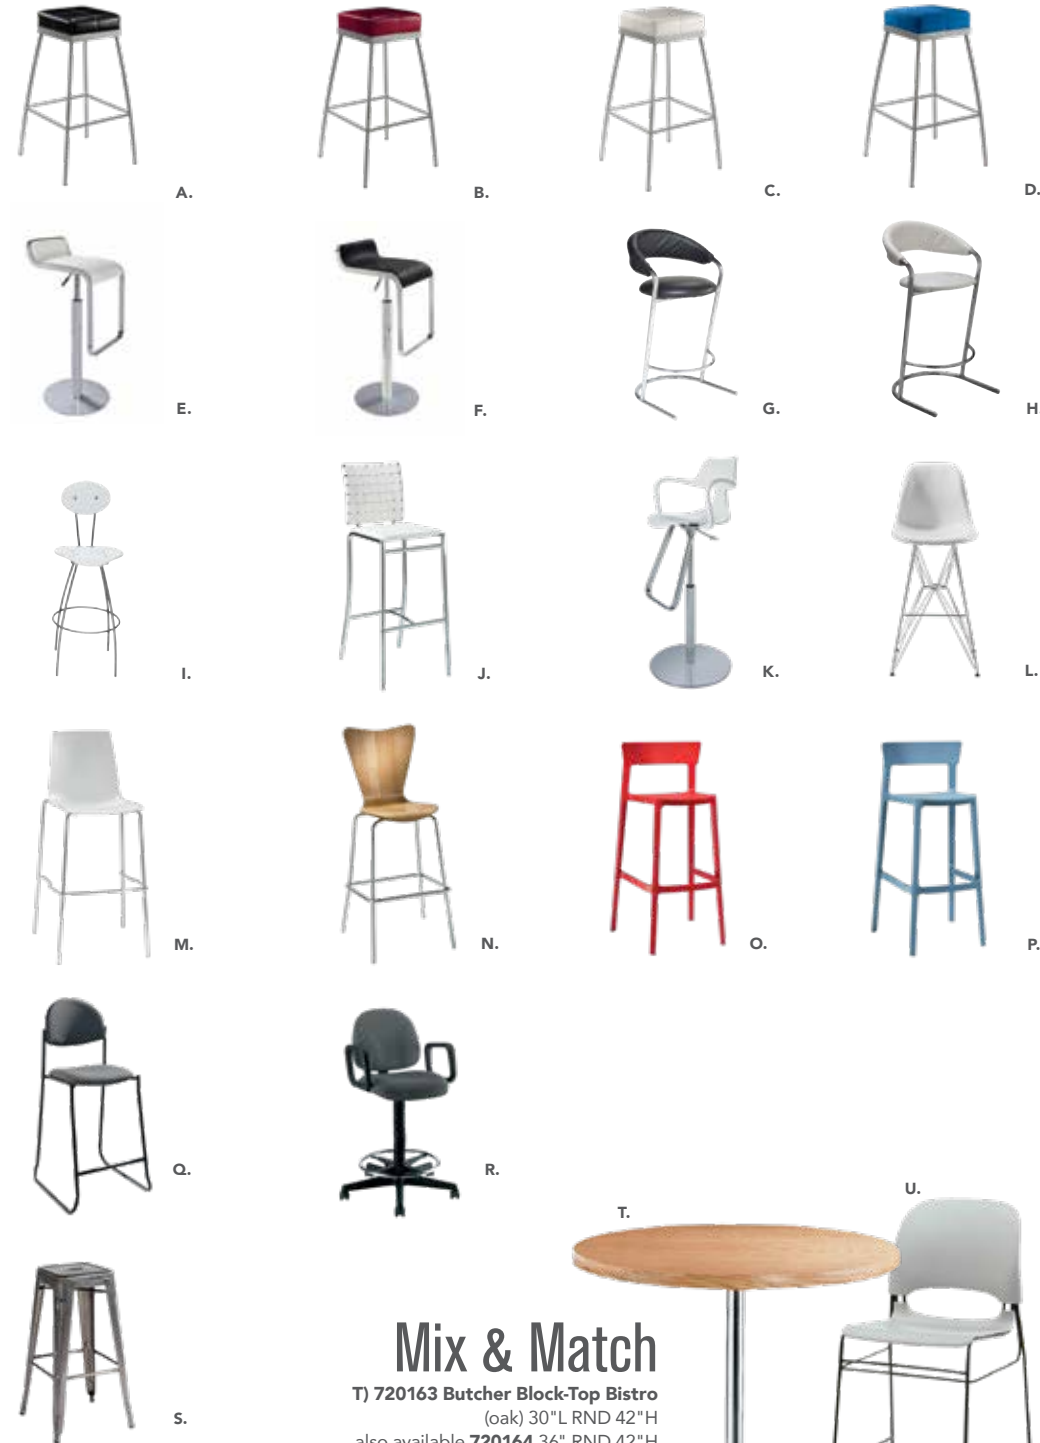

Styles & Shapes

Mix & Match
T) 720163 Butcher Block-Top Bistro (oak) 30"L RND 42"H
also available 720164 36" RND 42"H
U) 210109 LIMERICK® Stool BY HERMAN MILLER™ (white) 18" X 17.75"L X 44"H

Apex Barstools
21"L 21"D 33"H
A) 810951 (black vinyl)
B) 810953 (red vinyl)
C) 810954 (white vinyl)
D) 810952 (blue ultra suede)

Zoey Barstools
15"L 16"D 30-34.75"H
E) 810840 (white, chrome)
F) 810834 (black, chrome)

Banana Barstools
21"L 22"D 41.75"H
G) 810104 (black, chrome)
H) 810103 (white, chrome)

I) 810201 Oslo Barstool (white)
17"L 20"D 45"H

J) 810848 Christopher Barstool (white vinyl, chrome)
19"L 15"D 41"H

K) 810202 Shark Barstool (white, chrome)
22"L 19"D 34-44"H

L) 810850 Zenith Barstool (white, chrome)
19"L 20"D 44"H

M) 81092 Lucent Barstool (frosted, acrylic)
22"L 22.5"D 45.5"H

N) 810860 Laguna Barstool (maple, chrome)
18"L 20"D 47"H

Blade Barstool 20.5"L 20.125"D 40.5"H
O) 81080 (red)
P) 81081 (sky blue)

Q) 71088 Black Diamond Stool (black) 22"W X 18"L X 46"H

R) Gas Lift Stool w/ arms 24"W X 20"L X 46"H
71048 (gray, adjustable) also available
71047 w/o arms

S) 810839 Rustique Barstool (gunmetal) 13"L 13"D 30"H