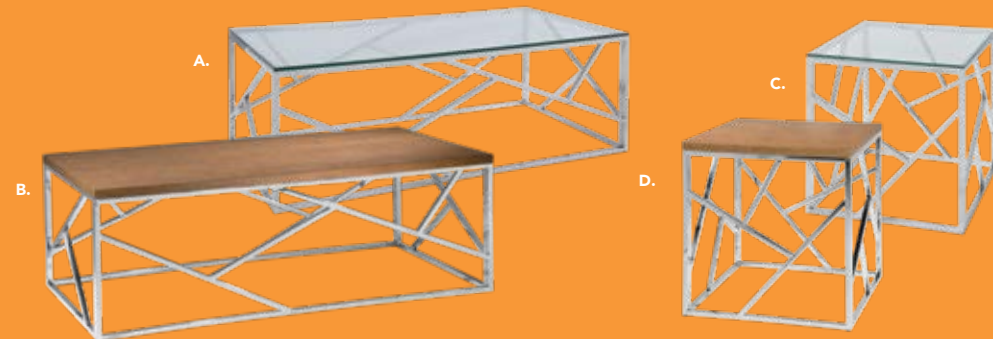

Accent Tables

MESA

- A) **820135 End Table**
  20.5"RND 21.25"H (wood top, bronze)
- B) **820132 Cocktail Table**
  32.25"RND 17.25"H (wood top, bronze)
- C) **820134 End Table**
  24"RND 21.25"H (glass top, bronze)
- D) **820131 Cocktail Table**
  36"RND 17.25"H (glass top, bronze)
- E) **820133 End Table**
  20.5"RND 21.25"H (black top, bronze)
- F) **820130 Cocktail Table**
  32.25"RND 17.25"H (black top, bronze)

ALONDRA

Cocktail Table
47"L 24"D 16"H
A) **820250** (glass, chrome)
B) **820251** (wood, chrome)

End Table
20"L 20"D 20"H
C) **820252** (glass, chrome)
D) **820253** (wood, chrome)

GEO

Cocktail Table
50"L 22"D 16"H
A) **82034** (glass, chrome)
B) **82027** (wood, black)

End Table
26"L 26"D 20"H
C) **82035** (glass, chrome)
D) **82028** (wood, black)

Styles & Shapes

Available in Power

Taos Side Tables
15.75"L 15.75"D 24"H
A) **820322**
(white top, bronze)
B) **820320**
(black top, bronze)
C) **820321**
(wood top, bronze)

Sedona Side Tables
15.75"L 15.75"D 24"H
D) **820312**
(white top, bronze)
E) **820310**
(black top, bronze)
F) **820311**
(wood top, bronze)

Sydney Cocktail Tables
(brushed steel)
48"L 26"D 18"H
A) **82053** (white)
82073 (powered)
B) **82052** (black)
82076 (powered)
C) **82077** (blue)
D) **82078** (wood)

Sydney End Tables
27"L 23"D 22"H
E) **82055** (white)
F) **82054** (black)
G) **82079** (blue)
H) **82080** (wood)

Regis Tables
(brushed metal)
I) **82074 Bench Table**
47"L 15.5"D 16"H
J) **82075 End Table**
16"L 15.5"D 16.5"H

Silverado Tables
(glass, chrome)
K) **82015 End Table**
24" RND 22"H
L) **82014 Cocktail Table**
36" RND 17"H

Edge LED Cube Table
M) **82057**
(plexi top, white plastic)
20"L 20"D 20"H
AC power only

Wireless Charging Table, Powered
N) **820710**
(white, AC plug-in)
20"L 20"D 18"H

Aura Round Table
O) **820844**
(white metal)
15" Round 22"H