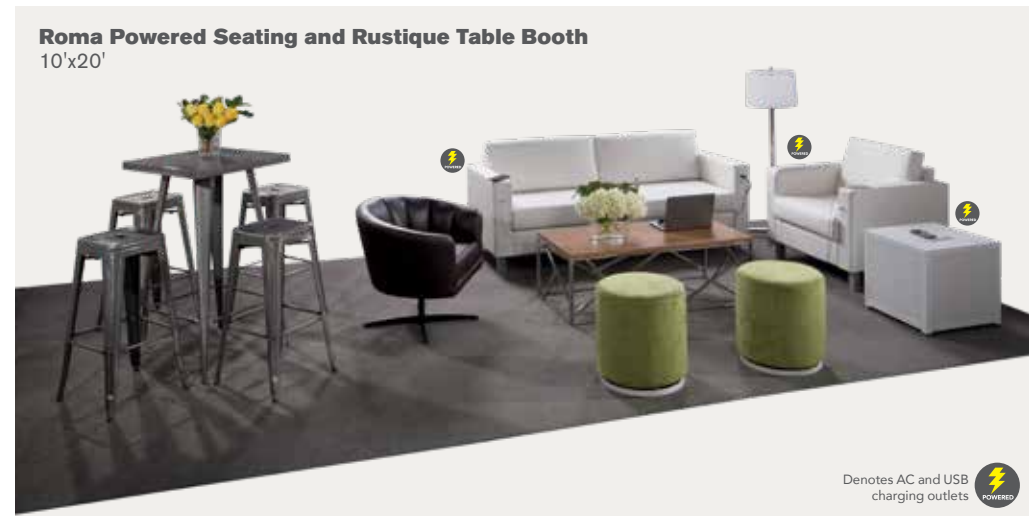

Roma Powered Seating and Rustique Table Booth
10'x20'

Denotes AC and USB charging outlets

Keep clients charged with powered seating and add a wireless charging table for attendees without charging cords.