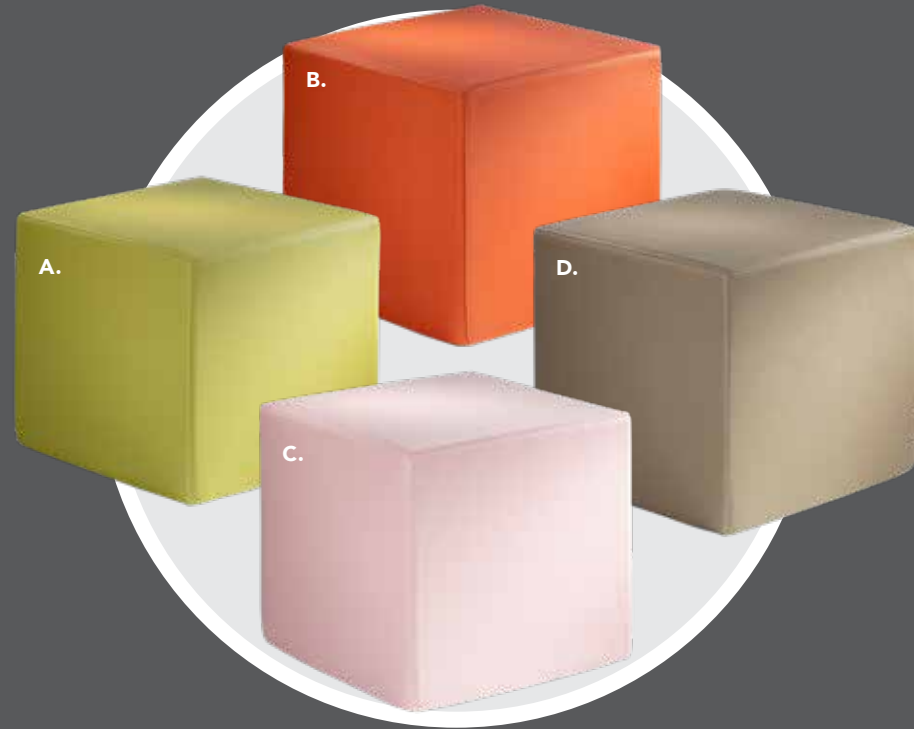

Ottomans

Vibe Cube

18"L 18"D 18"H

- A) 81535 (citrus green vinyl)
- B) 81537 (spice orange vinyl)
- C) 81538 (desert rose vinyl)
- D) 81536 (taupe vinyl)
- E) 81531 (white vinyl)
- F) 81530 (black vinyl)
- G) 81532 (steel blue vinyl)
- H) 81534 (purple vinyl)
- I) 81533 (silver vinyl)
- J) 81519 (red vinyl)
- K) 81517 (yellow vinyl)
- L) 81518 (blue vinyl)
- M) 81525 (orange vinyl)